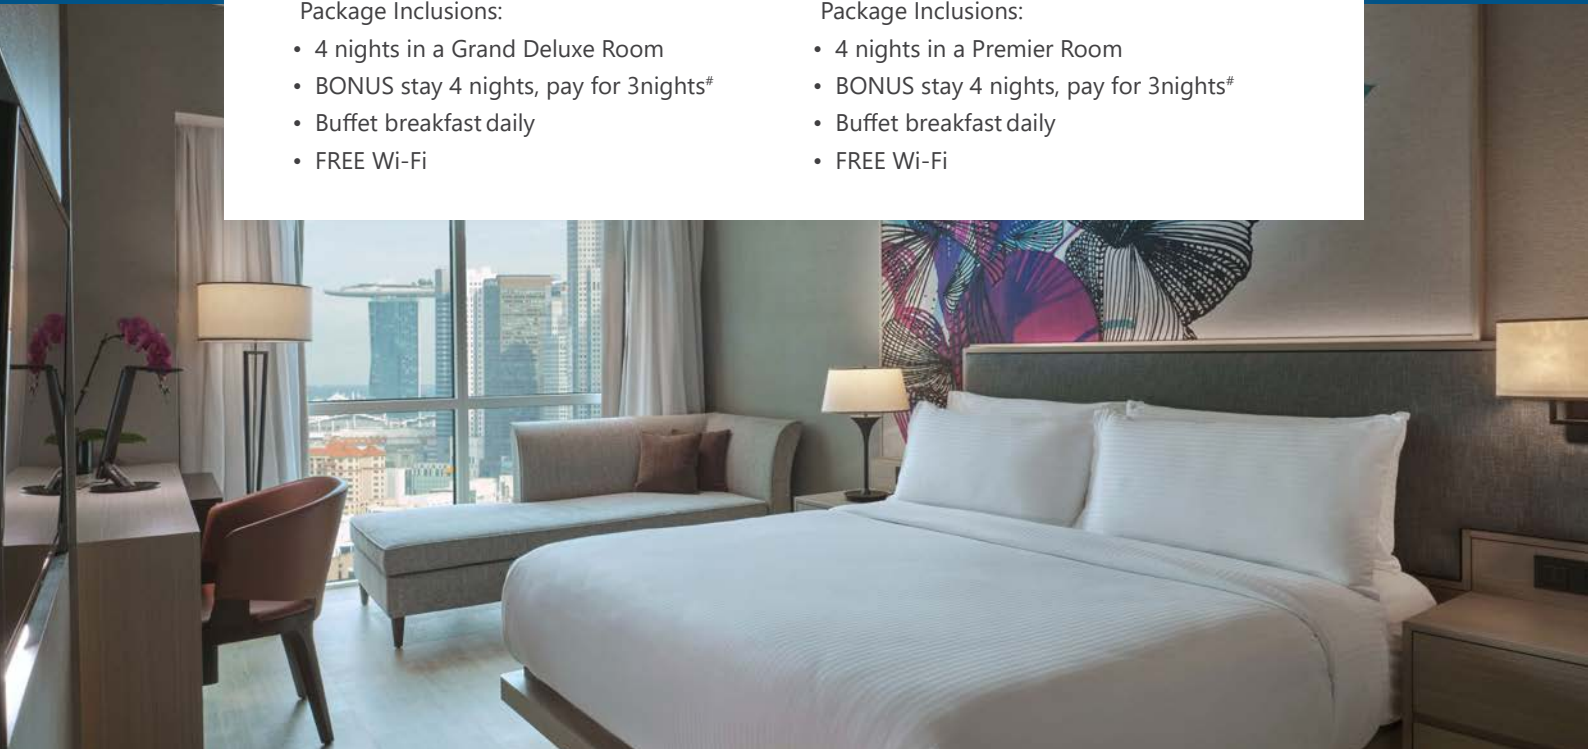

# GRAND COPTHORNE WATERFRONT HOTEL SINGAPORE

4 NIGHTS FROM **\$729** PER PERSON<sup>^</sup>

## GRAND DELUXE ROOM FROM \$729<sup>^</sup> PER PERSON

Package Inclusions:

- 4 nights in a Grand Deluxe Room
- BONUS stay 4 nights, pay for 3 nights<sup>#</sup>
- Buffet breakfast daily
- FREE Wi-Fi

## PREMIER ROOM FROM \$799<sup>^</sup> PER PERSON

Package Inclusions:

- 4 nights in a Premier Room
- BONUS stay 4 nights, pay for 3 nights<sup>#</sup>
- Buffet breakfast daily
- FREE Wi-Fi

Your travel agent: